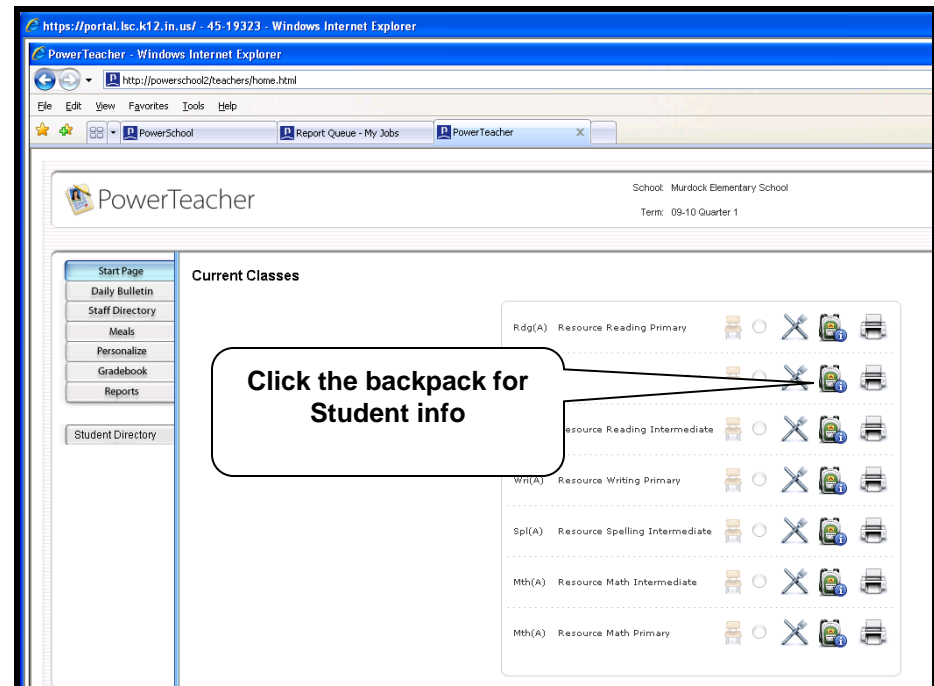

View grades from previous teachers in LSC

1. Login to PowerTeacher
2. Click on the Backpack (student information)

LSC

Viewing Dropped Classes

1. Click on the student on the left
2. From the Student Screens dropdown menu select Quick Lookup
3. Click Show dropped classes below the grade list

The screenshot shows the PowerTeacher interface. On the left, a list of students is visible under the heading 'Resource Writing Intermediate Rdg(A)'. A callout points to this list with the instruction '1. Select a student from the list on the left'. In the center, a 'Quick Lookup' section displays the student's name 'Cole, Eumond Lee' and ID '810408105'. A callout points to a 'Select screens' dropdown menu with the instruction '2. Select Quick Lookup from the dropdown menu'. Below this, an 'Attendance By Class' table is shown. At the bottom of the table, there is a link 'Show dropped classes also' which is highlighted by a callout with the instruction '3. Click Show Dropped Classes'.